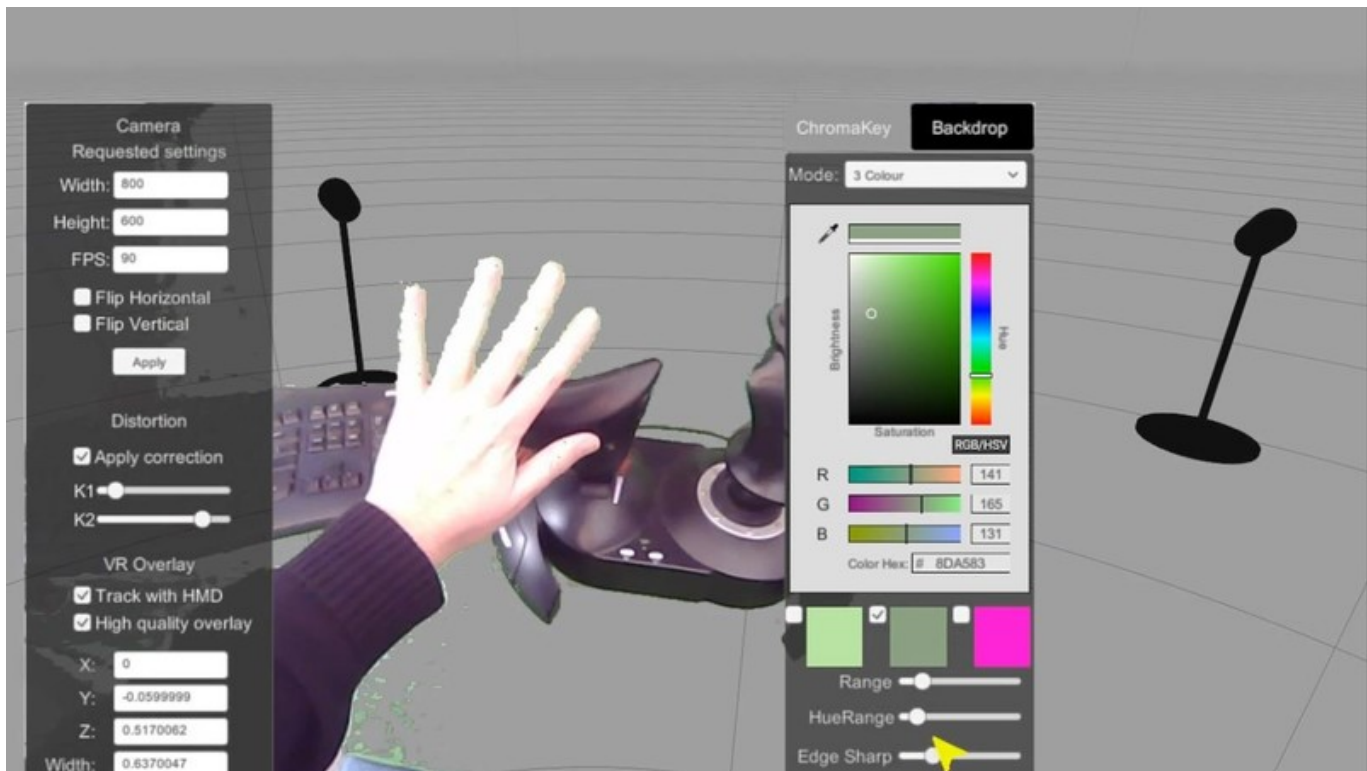

## About This Content

Apply real time image effects to your camera feed.

Effects currently include:

-Chroma key

Allowing you to use a Chroma key backdrop screen to blend your surrounding environment with your virtual environment in Mixed reality.

-Distortion

Applying radial distortion to correct for fisheye lens distortion.

---

Title: Reality Blender - Image FX  
Genre: Video Production  
Developer:  
PyrofrogStudos  
Publisher:  
PyrofrogStudos  
Release Date: 17 Aug, 2018

# Real time Chroma key

The image displays a real-time chroma keying interface. The central view shows a 3D model of a racing seat on a green background. The interface is divided into several control panels:

- Camera:** Requested settings, Width: 800, Height: 600, FPS: 90, Flip Horizontal, Flip Vertical, Apply.
- Distortion:** Apply correction, K1, K2.
- VR Overlay:** Track with HMD, High quality overlay, X: 0, Y: -0.0599999, Z: 0.5170062, Width: 0.6370047.
- ChromaKey:** Backdrop, Mode: 3 Colour, Brightness, Saturation, RGB/HSV, R: 215, G: 1, B: 248, Color Hex: # D701F8.
- Range:** Range, HueRange, Edge Sharp.