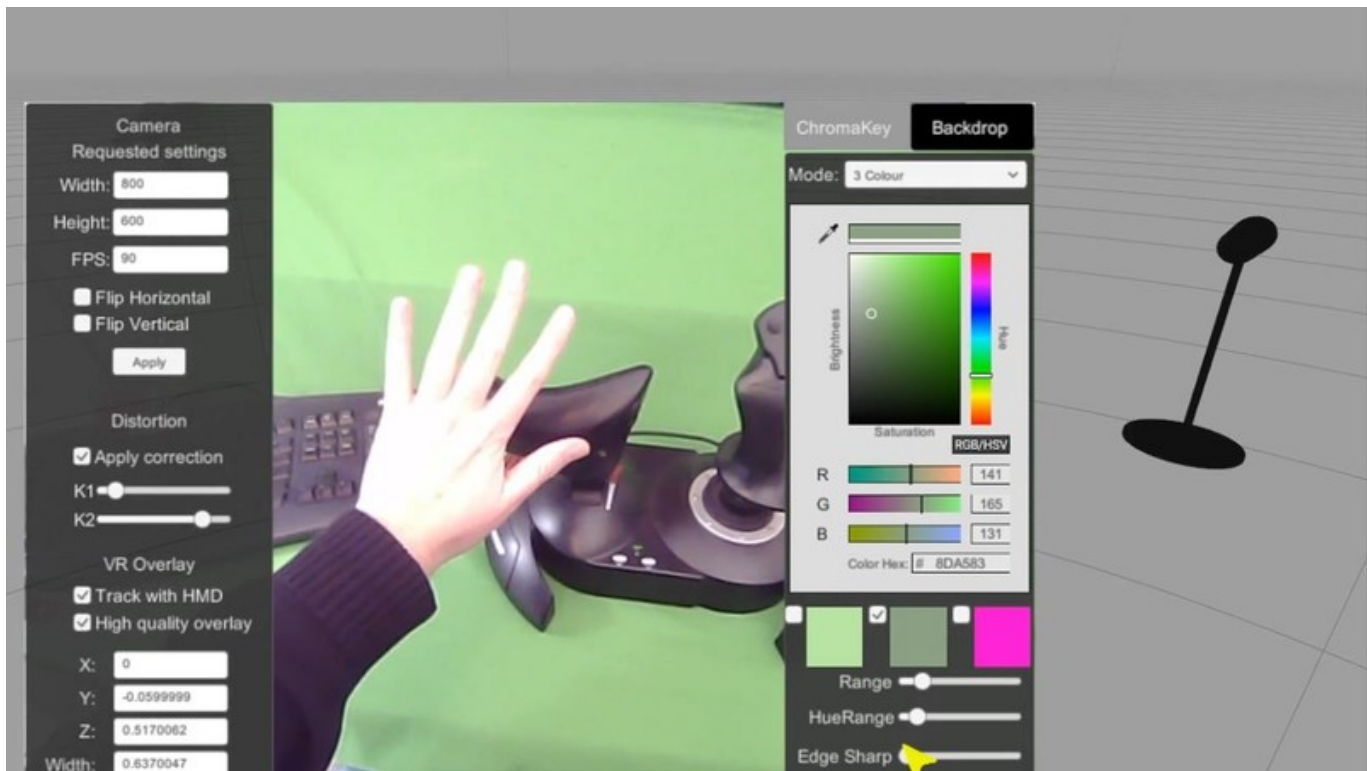

# Real time Chroma key

The image displays a real-time chroma keying interface. The central view shows a 3D model of a racing seat on a green background. The interface is divided into several control panels:

- Camera:** Requested settings, Width: 800, Height: 600, FPS: 90, Flip Horizontal, Flip Vertical, Apply.
- Distortion:** Apply correction, K1, K2.
- VR Overlay:** Track with HMD, High quality overlay, X: 0, Y: -0.0599999, Z: 0.5170062, Width: 0.6370047.
- ChromaKey:** Backdrop, Mode: 3 Colour, Brightness, Saturation, RGB/HSV, R: 215, G: 1, B: 248, Color Hex: # D701F8.
- Range:** Range, HueRange, Edge Sharp.